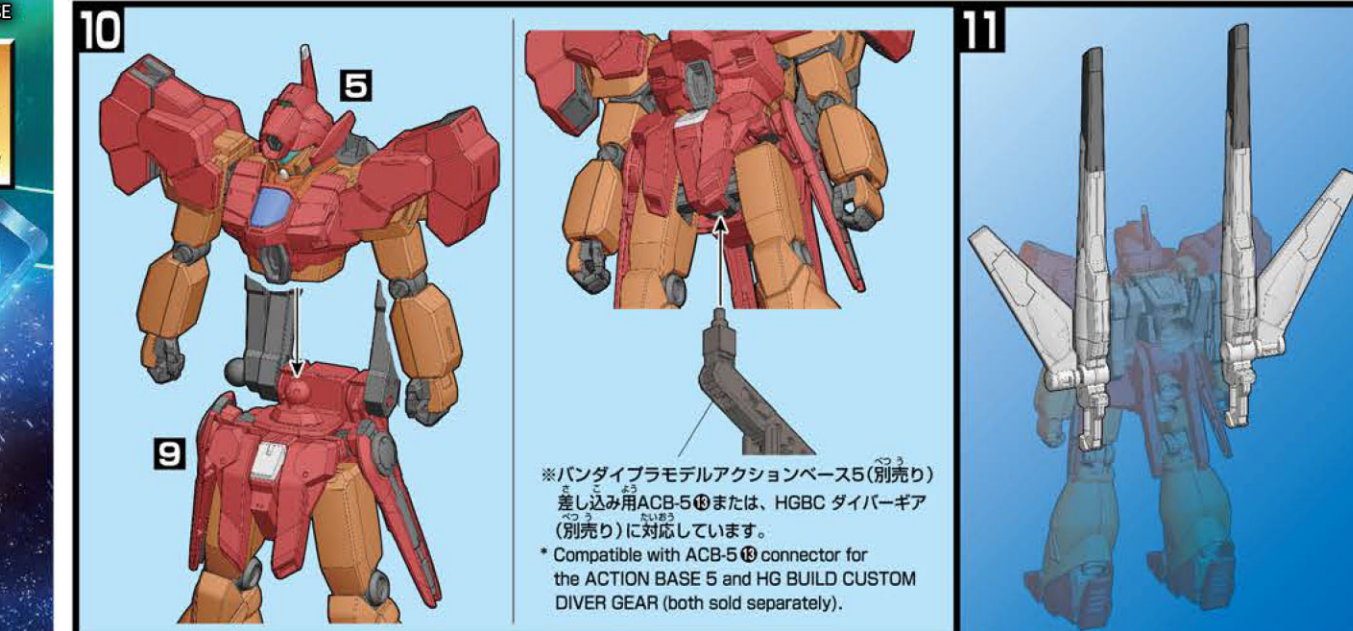

JEGAN BLAST MASTER CUSTOMIZE PLAN

後方支援から前線アタッカーまで！
相棒との切磋琢磨から生まれた全射程高火力機！
From rearguard support to frontline attacker!
An all-range MS with high firepower born through friendly competition with a partner!

MATERIAL GUNPLA

ジェガンはガンダム逆襲のシャアなどに登場、自ら大敵を倒した主力兵器だったガンダム系兵器を継いだガンダム系モビルスーツの発展型量産機。開発・生産はアナハイム・エレクトロニクス社が行っており、同社が開発したネモの設計思想も取り入れられている。後に換装機構を追加したD型など、様々な仕様が登場。

Featured in *Mobile Suit Gundam Char's Counterattack* and other series. An evolved mass-production MS that inherited the genealogy of the GM series, which was the main weapon of the Earth Federation Forces for a long time. Its development and production was carried out by Anaheim Electronics, and the design philosophy of the Nemo, also developed by the company, was incorporated into the design. Later, the model was equipped with an interchangeable mechanism, appearing later.

ツインサテライトキャノン

ガンダムダブルエクセスに装備された超高出力砲で、高制圧・掃射、高角防衛や攻撃など多様な戦術に使える。射中では両部の送風機が送風しスーパーマークウイングを発熱しなければ発射できなかったが、GBNDシステムでは単独でも運用が可能。しかし、その威力は長大なチャージ時間と膨大なエネルギー量が必要となる。

An extremely high-powered gun equipped by the Gundam Double X, which can be used for various tactics. It required Super microwaves sent from a transmitting facility on the moon, but it can be operated by itself in the GBND system. However, it requires a long charging time and a vast amount of energy.

ハイメガキャノン

ZZガンダムの機体に内蔵されていた大威力の武装。発射前まで充電したエネルギーを一挙に放出する。全開出力による使用後は、機体が一定時間操縦不能になる。

HIGH MEGA CANNON
ZZ Gundam's body had a built-in large firepower weapon. After charging the energy up to the point it almost explodes, and releases it at once. The MS becomes inoperative after a full output release.