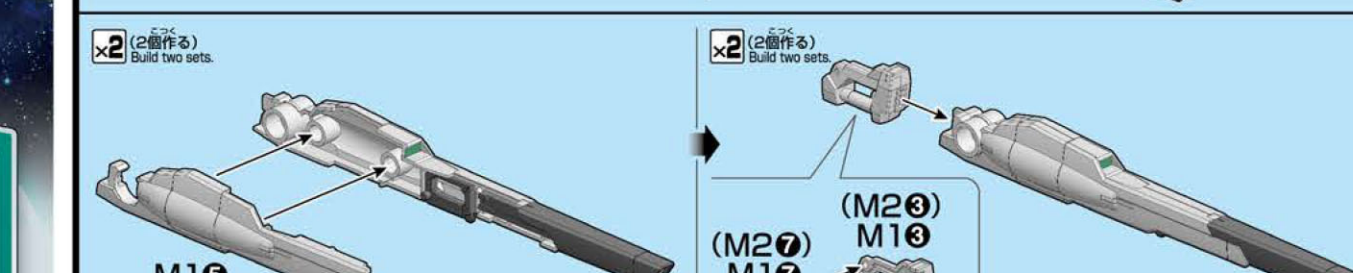

JEGAN BLAST MASTER CUSTOMIZE PLAN

後方支援から前線アタッカーまで！
相棒との切磋琢磨から生まれた全射程高火力機！
From rearguard support to frontline attacker!
An all-range MS with high firepower born through friendly competition with a partner!

MATERIAL GUNPLA

ジェガンはガンダム逆襲のシャアなどに登場、自ら大敵を倒した主力兵器だったガンダム系兵器を継いだガンダム系モビルスーツの発展型量産機。開発・生産はアナハイム・エレクトロニクス社が行っており、同社が開発したネモの設計思想も取り入れられている。後に換装機構を追加したD型など、様々な仕様が登場。

Featured in *Mobile Suit Gundam Char's Counterattack* and other series. An evolved mass-production MS that inherited the genealogy of the GM series, which was the main weapon of the Earth Federation Forces for a long time. Its development and production was carried out by Anaheim Electronics, and the design philosophy of the Nemo, also developed by the company, was incorporated into the design. Later, the model was equipped with an interchangeable mechanism, appearing later.

ツインサテライトキャノン

ガンダムダブルエクセスに装備された超高出力砲で、高制圧・掃射、高角防衛や攻撃など多様な戦術に使える。射中では両部の送風機が送風しスーパーマークウイングを発熱しなければ発射できなかったが、GBNDシステムでは単独でも運用が可能。しかし、その威力は長大なチャージ時間と膨大なエネルギー量が必要となる。

An extremely high-powered gun equipped by the Gundam Double X, which can be used for various tactics. It required Super microwaves sent from a transmitting facility on the moon, but it can be operated by itself in the GBND system. However, it requires a long charging time and a vast amount of energy.

ハイメガキャノン

ZZガンダムの機体に内蔵されていた大威力の武装。発射前まで充電したエネルギーを一挙に放出する。全開出力による使用後は、機体が一定時間操縦不能になる。

HIGH MEGA CANNON
ZZ Gundam's body had a built-in large firepower weapon. After charging the energy up to the point it almost explodes, and releases it at once. The MS becomes inoperative after a full output release.