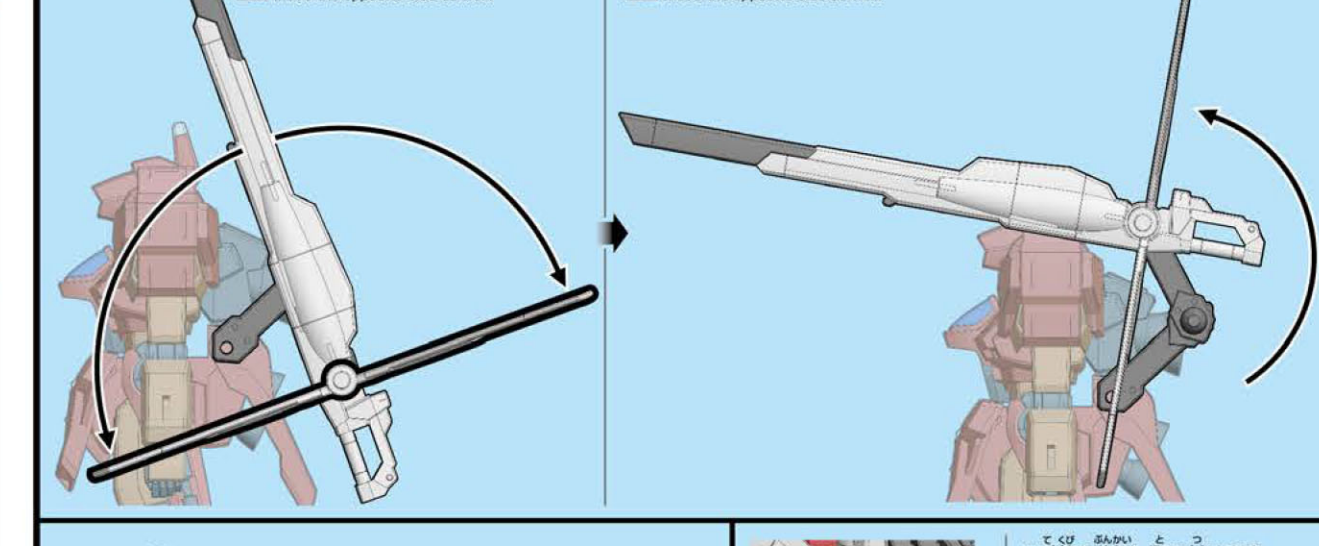

※バンダイプラモデルアクションベース5(別売)と差し込み用ACB-5(別売)または、HGBC ダイバーギア(別売)に対応しています。
* Compatible with ACB-5 connector for the ACTION BASE 5 and HG BUILD CUSTOM DIVER GEAR (both sold separately).

※手首を分解し取り付けます。
* Take the wrist apart and attach it.
※左手にも持たせられます。
* Attachable to the left hand as well.

※手首を分解し取り付けます。
* Take the wrist apart and attach it.
※反対側も同様です。
* Same on the opposite side.

※手首を分解し取り付けます。
* Take the wrist apart and attach it.
※反対側も同様です。
* Same on the opposite side.