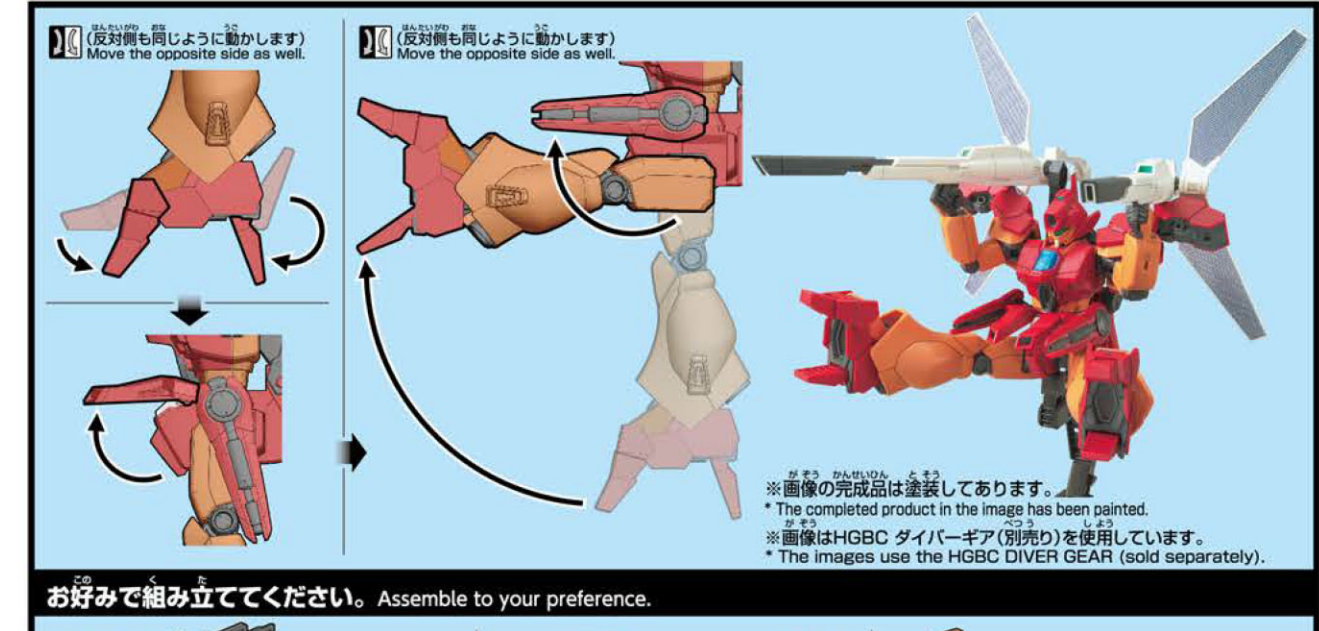

※手首を分解し取り付けます。
* Take the wrist apart and attach it.
※反対側も同様です。
* Same on the opposite side.

※手首を分解し取り付けます。
* Take the wrist apart and attach it.
※反対側も同様です。
* Same on the opposite side.

※手首を分解し取り付けます。
* Take the wrist apart and attach it.
※反対側も同様です。
* Same on the opposite side.

COLOR GUIDE

本体(Orange part):	本体(White part):	本体(Gray part):	センサー(White part):
ホウ(White) 40%	ホワイト(White) 90%	グレイ(Gray) 90%	ホウ(White) 100%
オレンジイエロー(Orange yellow) 30%	レッド(Red) 95%	ブラック(Black) 10%	クリアブルー(Clear Blue) 100%
オレンジ(Orange) 20%	レッドマダー(Marogany) 5%	ブラック(Black)	クリアシルバー(Undercoat Silver) 100%
グレー(Gray) 10%	レッドマダー(小量) (Red madder) 5%	ブラック(Black)	クリアグリーン(Clear Green) 100%

※この商品は、HG 1/144 ジェガンブラストマスター(別売)が主体の組み立てキットです。この商品には、HG 1/144 ジェガンブラストマスター(別売)が主体の組み立てキットです。この商品には、HG 1/144 ジェガンブラストマスター(別売)が主体の組み立てキットです。この商品には、HG 1/144 ジェガンブラストマスター(別売)が主体の組み立てキットです。

* The completed products in the image has been painted. * Some images show the "HG DIVER GEAR" (sold separately). * This package contains one set of "HG 1/144 JEGAN BLAST MASTER". All other products are sold separately. * The information is current as of September, 2018.

BANDAI SPIRITS 2018 MADE IN JAPAN
5055327