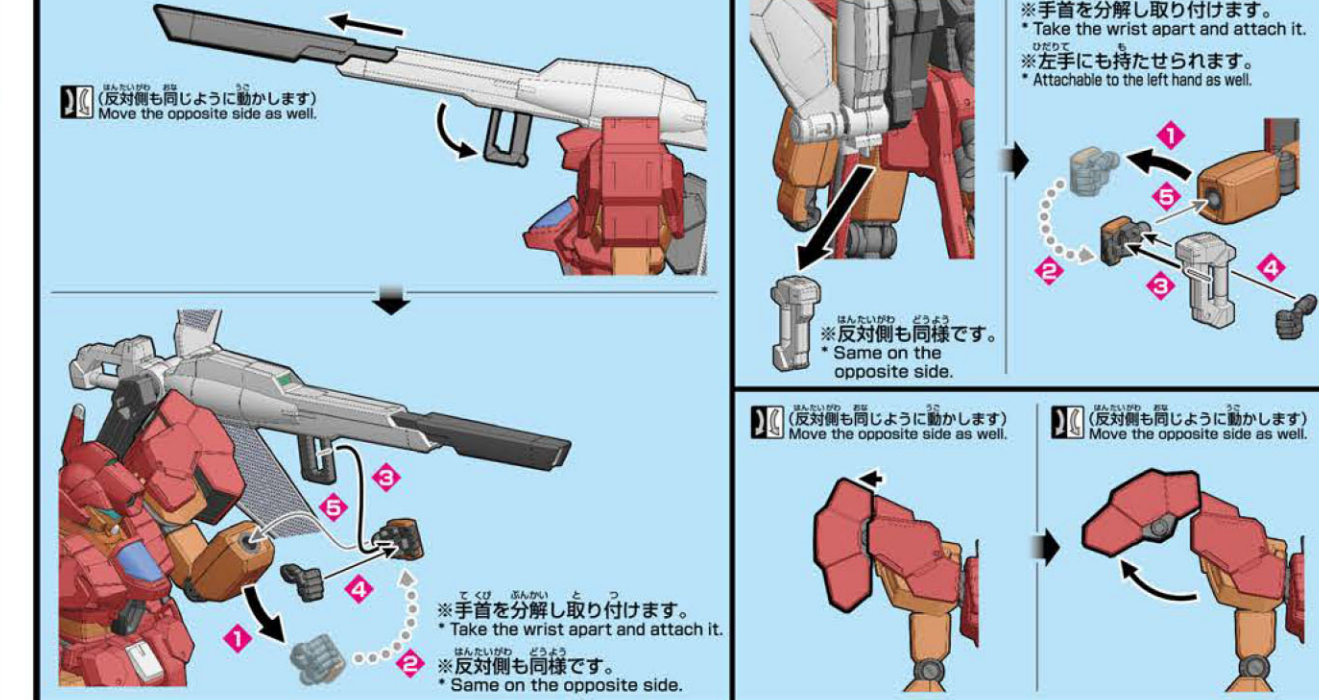

※バンダイプラモデルアクションベース5(別売)と差し込み用ACB-5(別売)または、HGBC ダイバーギア(別売)に対応しています。
* Compatible with ACB-5 connector for the ACTION BASE 5 and HG BUILD CUSTOM DIVER GEAR (both sold separately).

※手首を分解し取り付けます。
* Take the wrist apart and attach it.
※左手にも持たせられます。
* Attachable to the left hand as well.

※手首を分解し取り付けます。
* Take the wrist apart and attach it.
※反対側も同様です。
* Same on the opposite side.

※手首を分解し取り付けます。
* Take the wrist apart and attach it.
※反対側も同様です。
* Same on the opposite side.