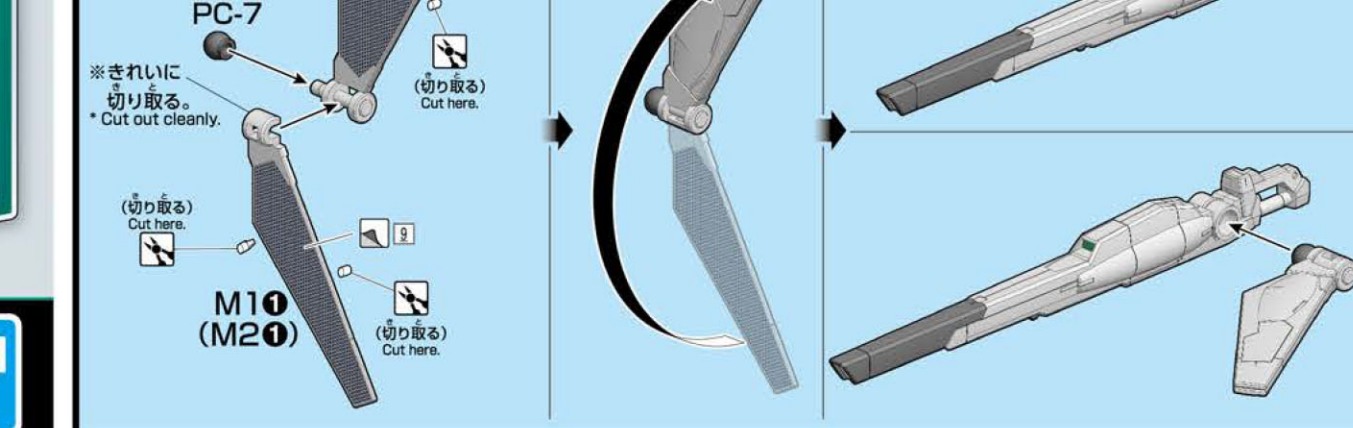

JEGAN BLAST MASTER CUSTOMIZE PLAN

後方支援から前線アタッカーまで！
相棒との切磋琢磨から生まれた全射程高火力機！
From rearguard support to frontline attacker!
An all-range MS with high firepower born through friendly competition with a partner!

MATERIAL GUNPLA

ジェガンはガンダム逆襲のシャアなどに登場、自ら大敵を倒した主力兵器だったガンダム系兵器を継いだガンダム系モビルスーツの発展型量産機。開発・生産はアナハイム・エレクトロニクス社が行っており、同社が開発したネモの設計思想も取り入れられている。後に換装機構を追加したD型など、様々な仕様が登場。

Featured in *Mobile Suit Gundam Char's Counterattack* and other series. An evolved mass-production MS that inherited the genealogy of the GM series, which was the main weapon of the Earth Federation Forces for a long time. Its development and production was carried out by Anaheim Electronics, and the design philosophy of the Nemo, also developed by the company, was incorporated into the design. Later, the model was equipped with an interchangeable mechanism, appearing later.

ツインサテライトキャノン

ガンダムダブルエクセスに装備された超高出力砲で、高制圧・掃射、高角防衛や攻撃など多様な戦術に使える。射中では両部の送風機が送風しスーパーマークウイングを発熱しなければ発射できなかったが、GBNDシステムでは単独でも運用が可能。しかし、その威力は長大なチャージ時間と膨大なエネルギー量が必要となる。

An extremely high-powered gun equipped by the Gundam Double X, which can be used for various tactics. It required Super microwaves sent from a transmitting facility on the moon, but it can be operated by itself in the GBND system. However, it requires a long charging time and a vast amount of energy.

ハイメガキャノン

ZZガンダムの機体に内蔵されていた大威力の武装。発射前まで充電したエネルギーを一挙に放出する。全開出力による使用後は、機体が一定時間操縦不能になる。

HIGH MEGA CANNON
ZZ Gundam's body had a built-in large firepower weapon. After charging the energy up to the point it almost explodes, and releases it at once. The MS becomes inoperative after a full output release.