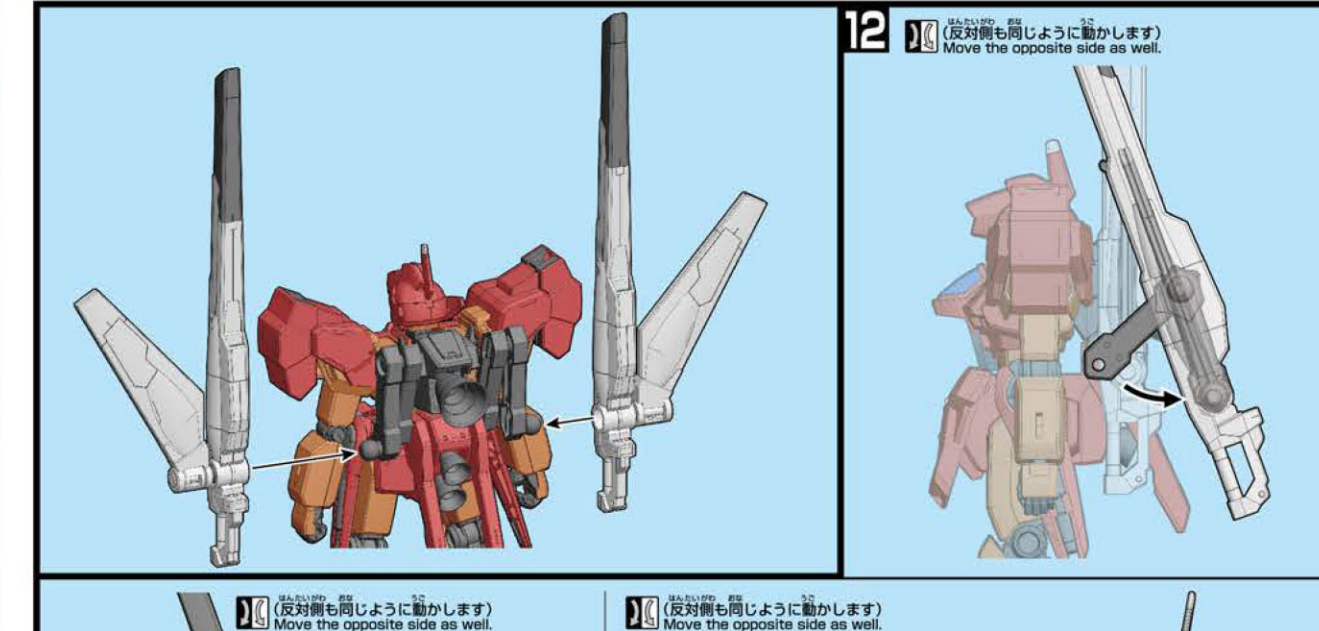

※バンダイプラモデルアクションベース5(別売)と差し込み用ACB-5(別売)または、HGBC ダイバーギア(別売)に対応しています。
* Compatible with ACB-5 connector for the ACTION BASE 5 and HG BUILD CUSTOM DIVER GEAR (both sold separately).

※手首を分解し取り付けます。
* Take the wrist apart and attach it.
※左手にも持たせられます。
* Attachable to the left hand as well.

※手首を分解し取り付けます。
* Take the wrist apart and attach it.
※反対側も同様です。
* Same on the opposite side.

※手首を分解し取り付けます。
* Take the wrist apart and attach it.
※反対側も同様です。
* Same on the opposite side.