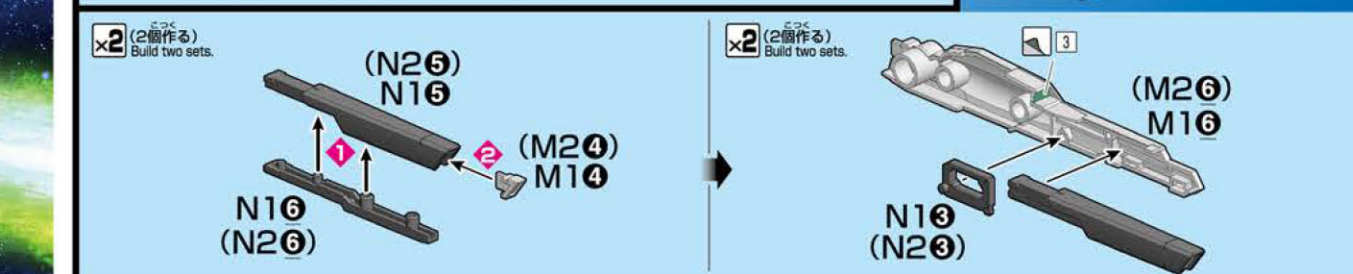

JEGAN BLAST MASTER CUSTOMIZE PLAN

後方支援から前線アタッカーまで！
相棒との切磋琢磨から生まれた全射程高火力機！
From rearguard support to frontline attacker!
An all-range MS with high firepower born through friendly competition with a partner!

MATERIAL GUNPLA

ジェガンはガンダム逆襲のシャアなどに登場、自ら大敵を倒した主力兵器だったガンダム系兵器を継いだガンダム系モビルスーツの発展型量産機。開発・生産はアナハイム・エレクトロニクス社が行っており、同社が開発したネモの設計思想も取り入れられている。後に換装機構を追加したD型など、様々な仕様が登場。

Featured in *Mobile Suit Gundam Char's Counterattack* and other series. An evolved mass-production MS that inherited the genealogy of the GM series, which was the main weapon of the Earth Federation Forces for a long time. Its development and production was carried out by Anaheim Electronics, and the design philosophy of the Nemo, also developed by the company, was incorporated into the design. Later, the model was equipped with an interchangeable mechanism, appearing later.

ツインサテライトキャノン

ガンダムダブルエクセスに装備された超高出力砲で、高制圧・掃射、高角防衛や攻撃など多様な戦術に使える。射中では両部の送風機が送風しスーパーマークウイングを発熱しなければ発射できなかったが、GBNDシステムでは単独でも運用が可能。しかし、その威力は長大なチャージ時間と膨大なエネルギー量が必要となる。

An extremely high-powered gun equipped by the Gundam Double X, which can be used for various tactics. It required Super microwaves sent from a transmitting facility on the moon, but it can be operated by itself in the GBND system. However, it requires a long charging time and a vast amount of energy.

ハイメガキャノン

ZZガンダムの機体に内蔵されていた大威力の武装。発射前まで充電したエネルギーを一挙に放出する。全開出力による使用後は、機体が一定時間操縦不能になる。

HIGH MEGA CANNON
ZZ Gundam's body had a built-in large firepower weapon. After charging the energy up to the point it almost explodes, and releases it at once. The MS becomes inoperative after a full output release.