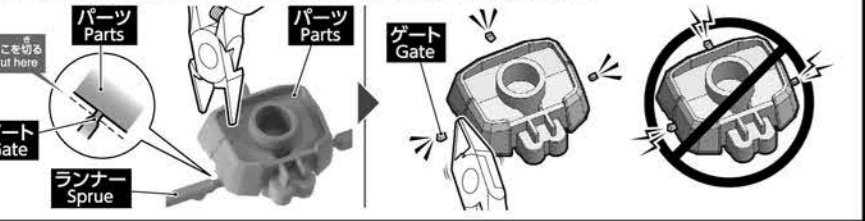

警告 (けいこく)

保護者の方へ 必ずお読みください。

- ●小部品があります。誤飲・窒息の危険がありますので、3才未満のお子様には絶対に与えないでください。

注意 (ちゅうい)

- ●縁部が鋭い箇所がありますので、注意してください。
- ●先端が尖っている箇所がありますので、注意してください。
- ●部品はきれいに切り取り、切り取ったあとのクズは捨ててください。
- ●袋を頭からかぶったり、顔を覆ったりしないでください。窒息する恐れがあります。

WARNING

- ●CHOKING HAZARD - Small parts. Not for children under 3 years.

CAUTION

- ●Pay attention to sharp parts and edges.
- ●Pay attention to sharp parts. Be careful when handling.
- ●Cut the necessary parts from the sprue carefully, and discard the remnants.
- ●To avoid suffocation, do not put the plastic bag over your face.

各部品はニッパーなどで、きれいに切り取りましょう。

Use modeling nippers to trim the excess sprue from each part.