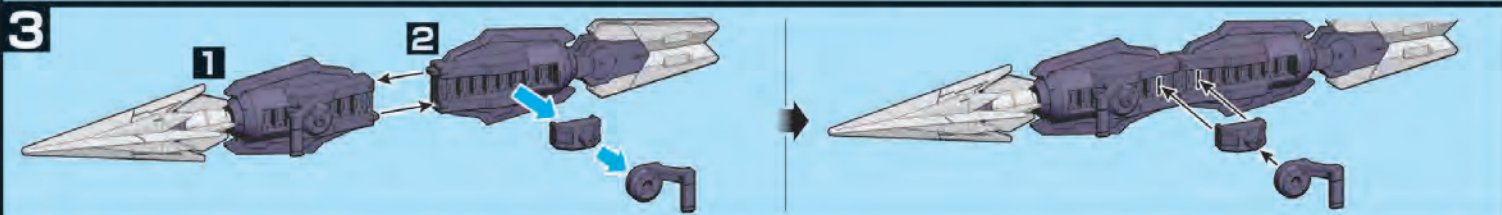

警告 (けいこく)

保護者の方へ必ずお読みください。

●小部品があります。誤飲・窒息の危険がありますので、3才未満のお子様には絶対に与えないでください。

注意 (ちゅうい)

- ●縁部が鋭い箇所がありますので、注意してください。
- ●先端が尖っている箇所がありますので、注意してください。
- ●部品はきれいに切り取り、切り取ったあとのクズは捨ててください。
- ●袋を頭からかぶったり、顔を覆ったりしないでください。窒息する恐れがあります。

WARNING

Parents and guardians, read the following instructions before use.

●CHOKING HAZARD - Small parts. Not for children under 3 years.

CAUTION

- ●Pay attention to sharp parts and edges.
- ●Pay attention to sharp parts. Be careful when handling.
- ●Cut the necessary parts from the runner carefully, and discard the remnants.
- ●To avoid suffocation, do not put the plastic bag over your face.

《組み立てる時の注意》●組み立てる前に説明書をよく読みましょう。●部品は番号を確かめ、ニッパーなどできれいに切り取りましょう。●塗装にはより安全な「水性塗料」のご使用をおすすめします。

●尖った先端や薄い縁端部に触れながらの組み立てには十分ご注意ください。
(Notes on assembly) ●Carefully read the instructions before assembling. ●Check the part numbers, and cut them cleanly with nippers. ●Use of water-based paint is recommended for safety reasons. ●Pay extra attention when handling sharp points and edges.

組み立て中に使用されているアイコン
Symbols used in instructions

1 → 2 の順番で組み立てる。
Assemble in numerical order 1, 2...

x2 部品を数値の個数作る
Build specified number of parts.