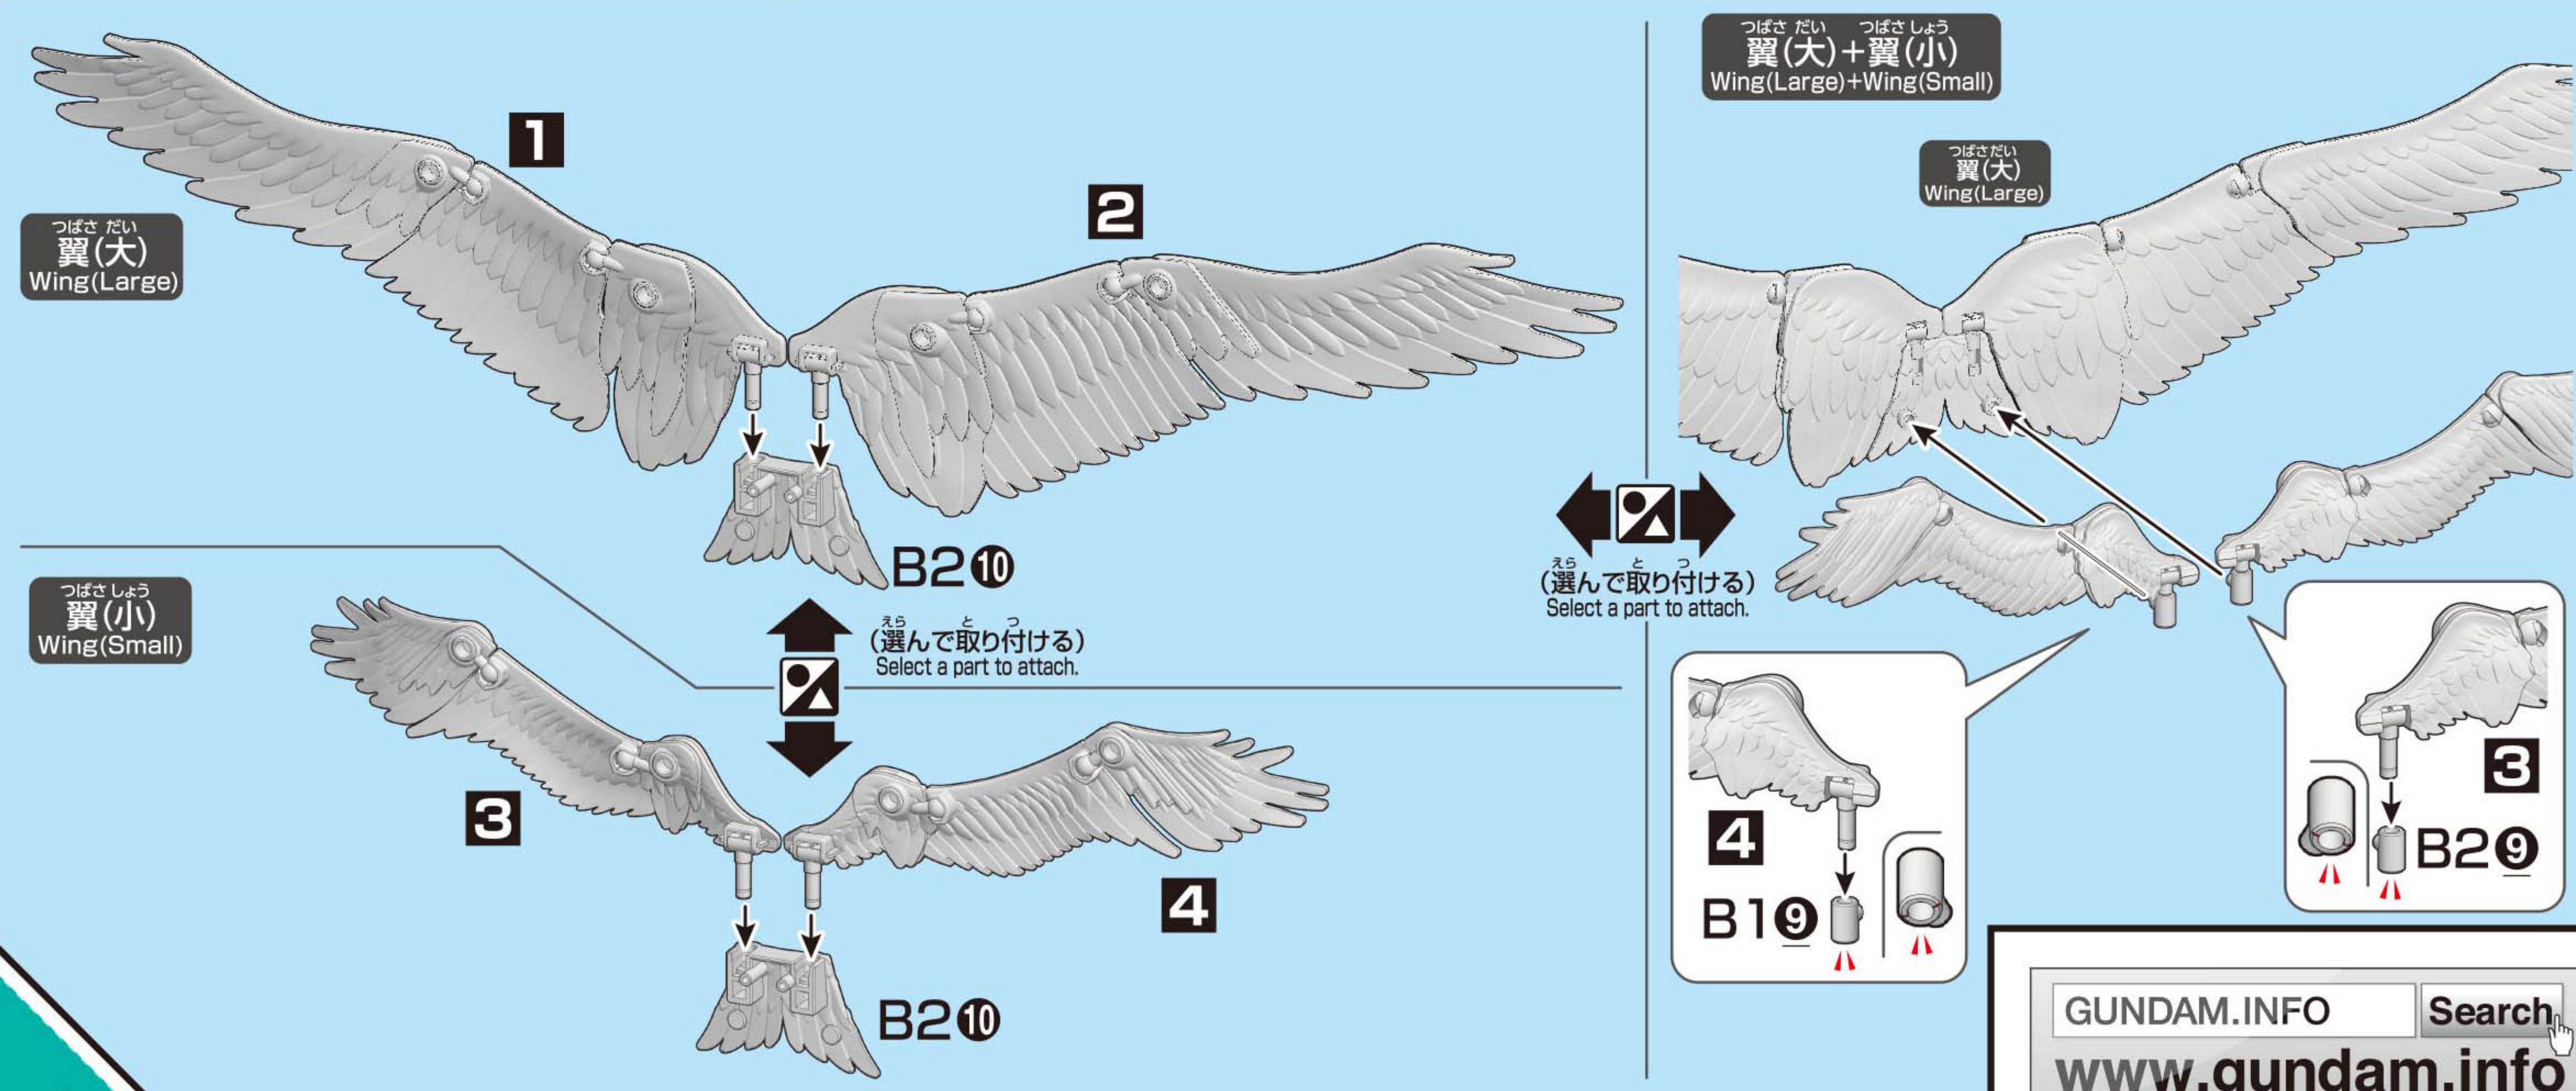

WARNING

Parents and guardians, read the following instructions before use.

●CHOKING HAZARD - Small parts. Not for children under 3 years.

CAUTION

- Pay attention to sharp parts and edges.
- Pay attention to sharp parts. Be careful when handling.
- Cut the necessary parts from the sprue carefully, and discard the remnants.
- To avoid suffocation, do not put the plastic bag over your face.

《組み立てる時の注意》●組み立てる前に説明書をよく読みましょう。●部品は番号を確かめ、ニッパーなどできれいに切り取りましょう。●塗装にはより安全な「水性塗料」のご使用をおすすめします。●尖った先端や薄い縁端部に触れながらの組み立てには十分ご注意ください。

《Notes on assembly》●Carefully read the instructions before assembling. ●Check the part numbers, and cut them cleanly with nippers. ●Use of water-based paint is recommended for safety reasons. ●Pay extra attention when handling sharp points and edges.

組み立て中に使用されているアイコン
Symbols used in instructions

1 → 2 の順番で組み立てる。
Assemble in numerical order 1, 2 ...

・切り取る
Cut here.

・どちらかを選んで取り付ける
Select a part to attach.

別売りのMSに取り付けてみよう!

* Try attaching the SKY HIGH WINGS to the Mobile Suit (sold separately)!