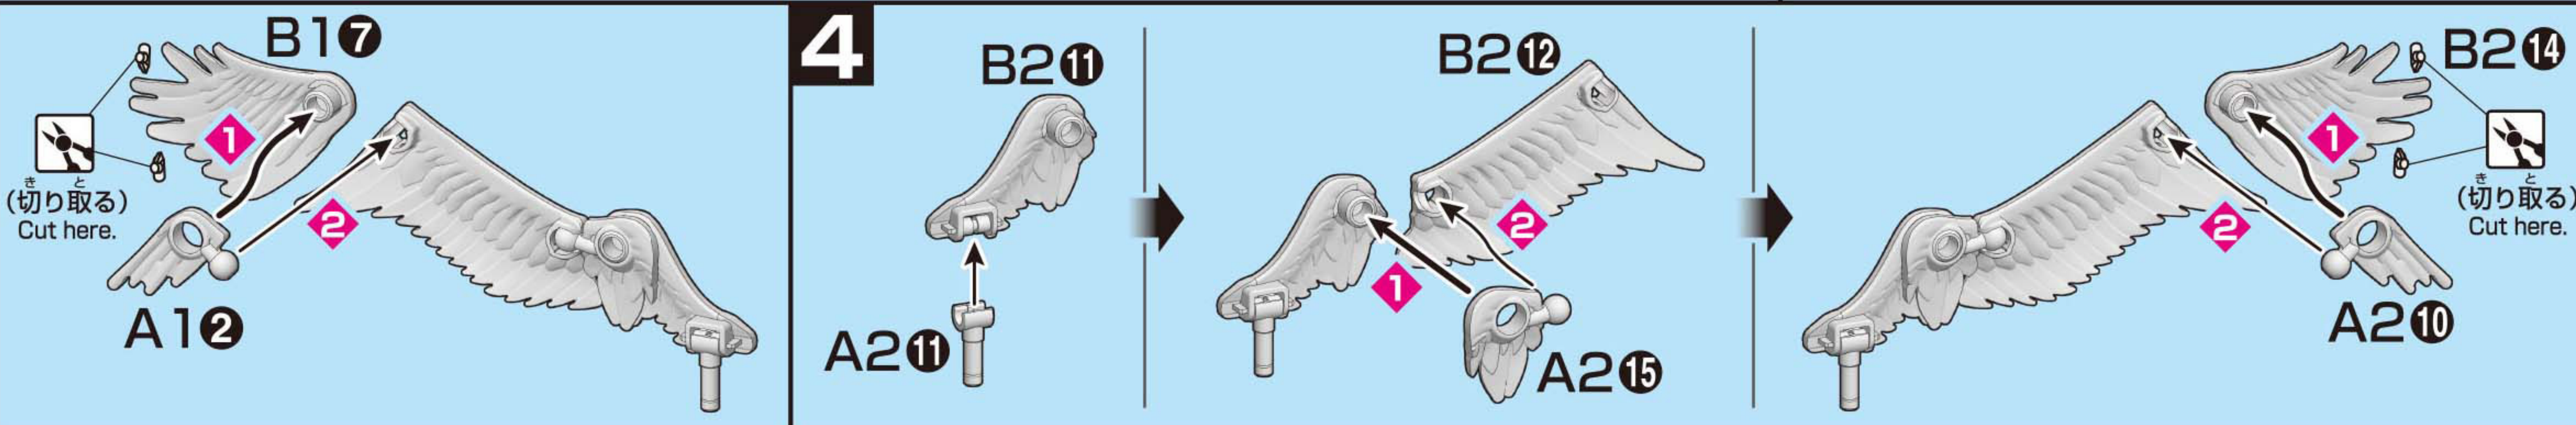

WARNING

Parents and guardians, read the following instructions before use.

●CHOKING HAZARD - Small parts. Not for children under 3 years.

CAUTION

- Pay attention to sharp parts and edges.
- Pay attention to sharp parts. Be careful when handling.
- Cut the necessary parts from the sprue carefully, and discard the remnants.
- To avoid suffocation, do not put the plastic bag over your face.

《組み立てる時の注意》●組み立てる前に説明書をよく読みましょう。●部品は番号を確かめ、ニッパーなどできれいに切り取りましょう。●塗装にはより安全な「水性塗料」のご使用をおすすめします。●尖った先端や薄い縁端部に触れながらの組み立てには十分ご注意ください。

《Notes on assembly》●Carefully read the instructions before assembling. ●Check the part numbers, and cut them cleanly with nippers. ●Use of water-based paint is recommended for safety reasons. ●Pay extra attention when handling sharp points and edges.

組み立て中に使用されているアイコン
Symbols used in instructions

1 → 2 の順番で組み立てる。
Assemble in numerical order 1, 2 ...

・切り取る
Cut here.

・どちらかを選んで取り付ける
Select a part to attach.

別売りのMSに取り付けてみよう!

* Try attaching the SKY HIGH WINGS to the Mobile Suit (sold separately)!